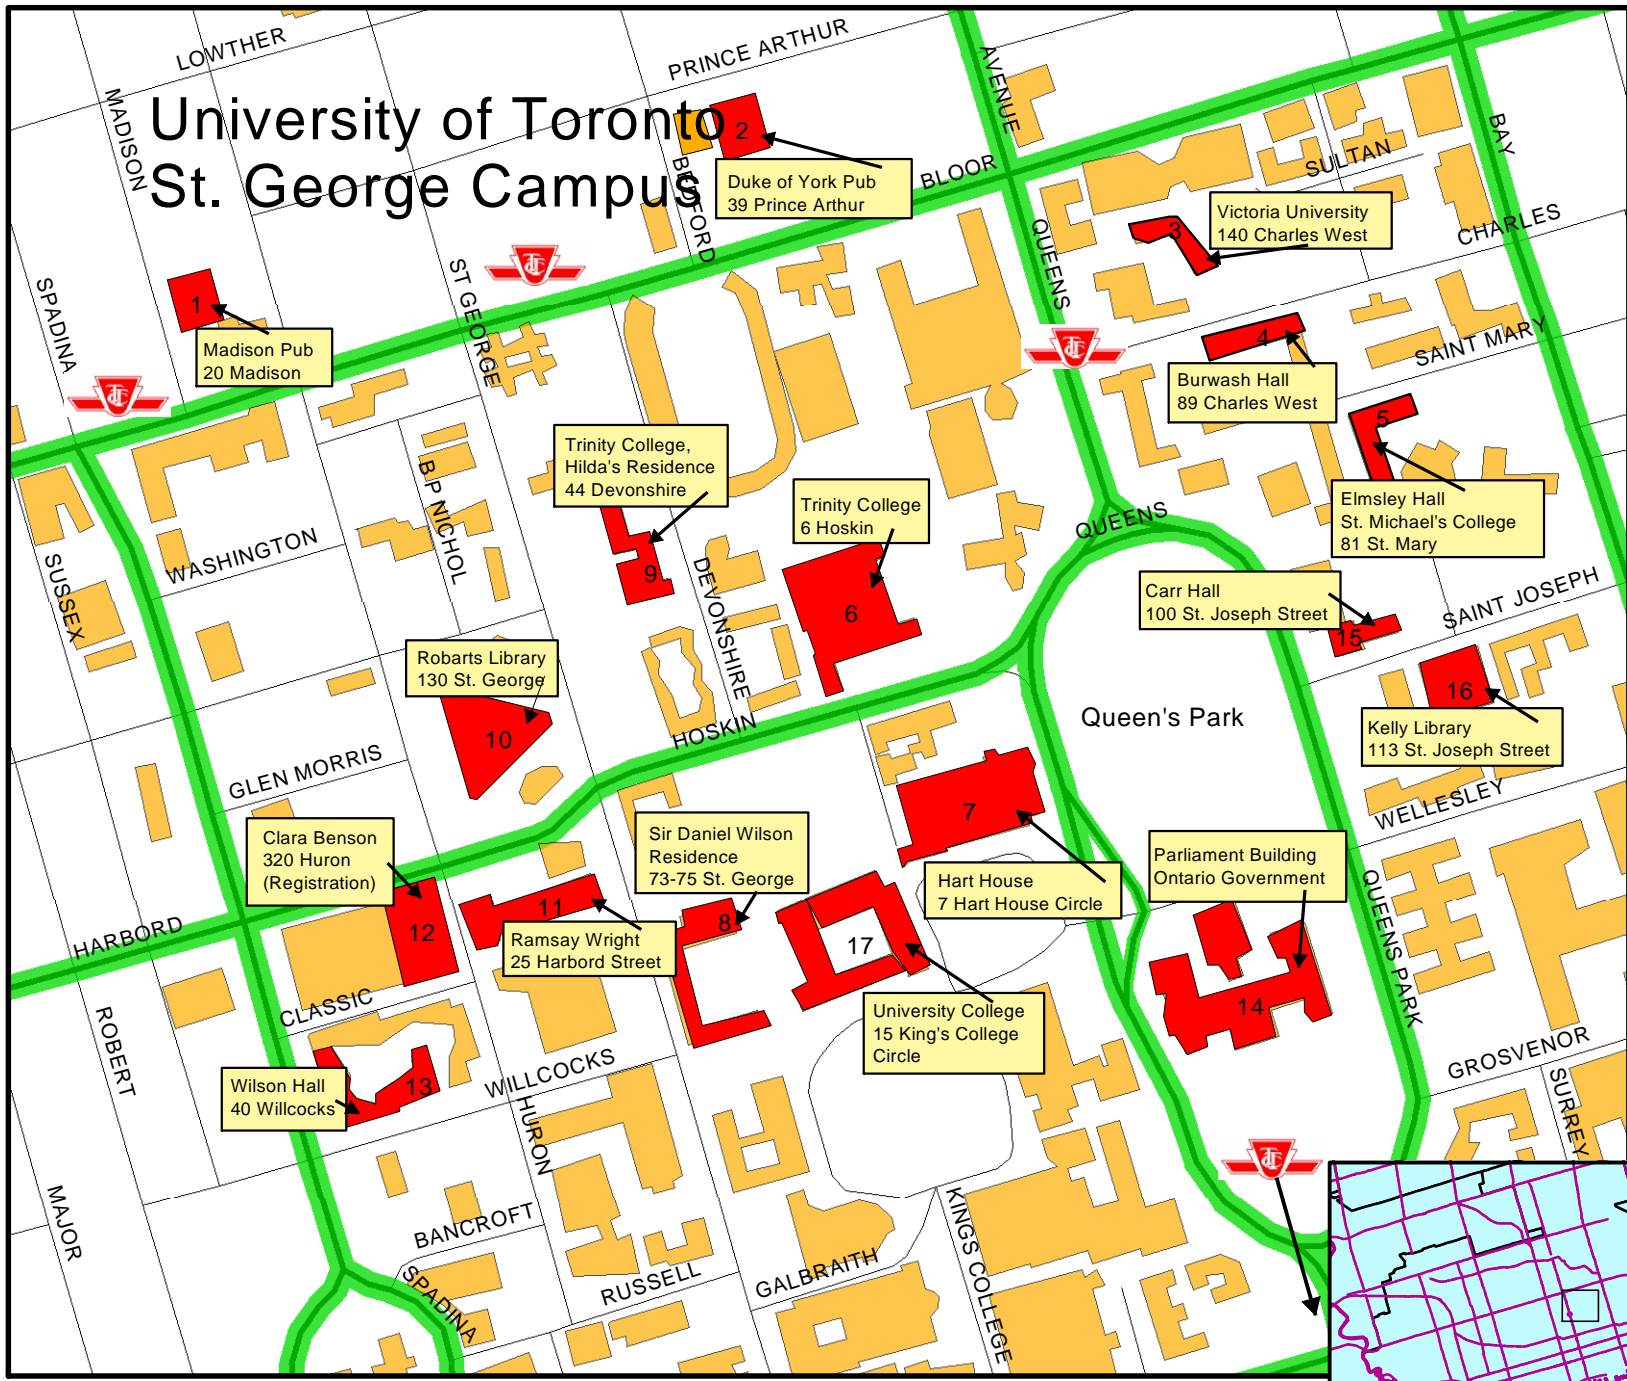

University of Toronto St. George Campus

- Burwash Hall - 4
- Carr Hall - 15
- Clara Benson - 12
- Daniel Wilson Residence - 8
- Duke of York Pub - 2
- Elmsley Hall - 5
- Hilda's Residence - 9
- Kelly Library - 16
- Madison Pub - 1
- Parliament Buildings - 14
- Ramsay Wright - 11
- Robarts Library - 10
- Trinity College - 6
- University College - 17
- Victoria University - 3
- Wilson Hall - 13

Source: DMTI Spatial