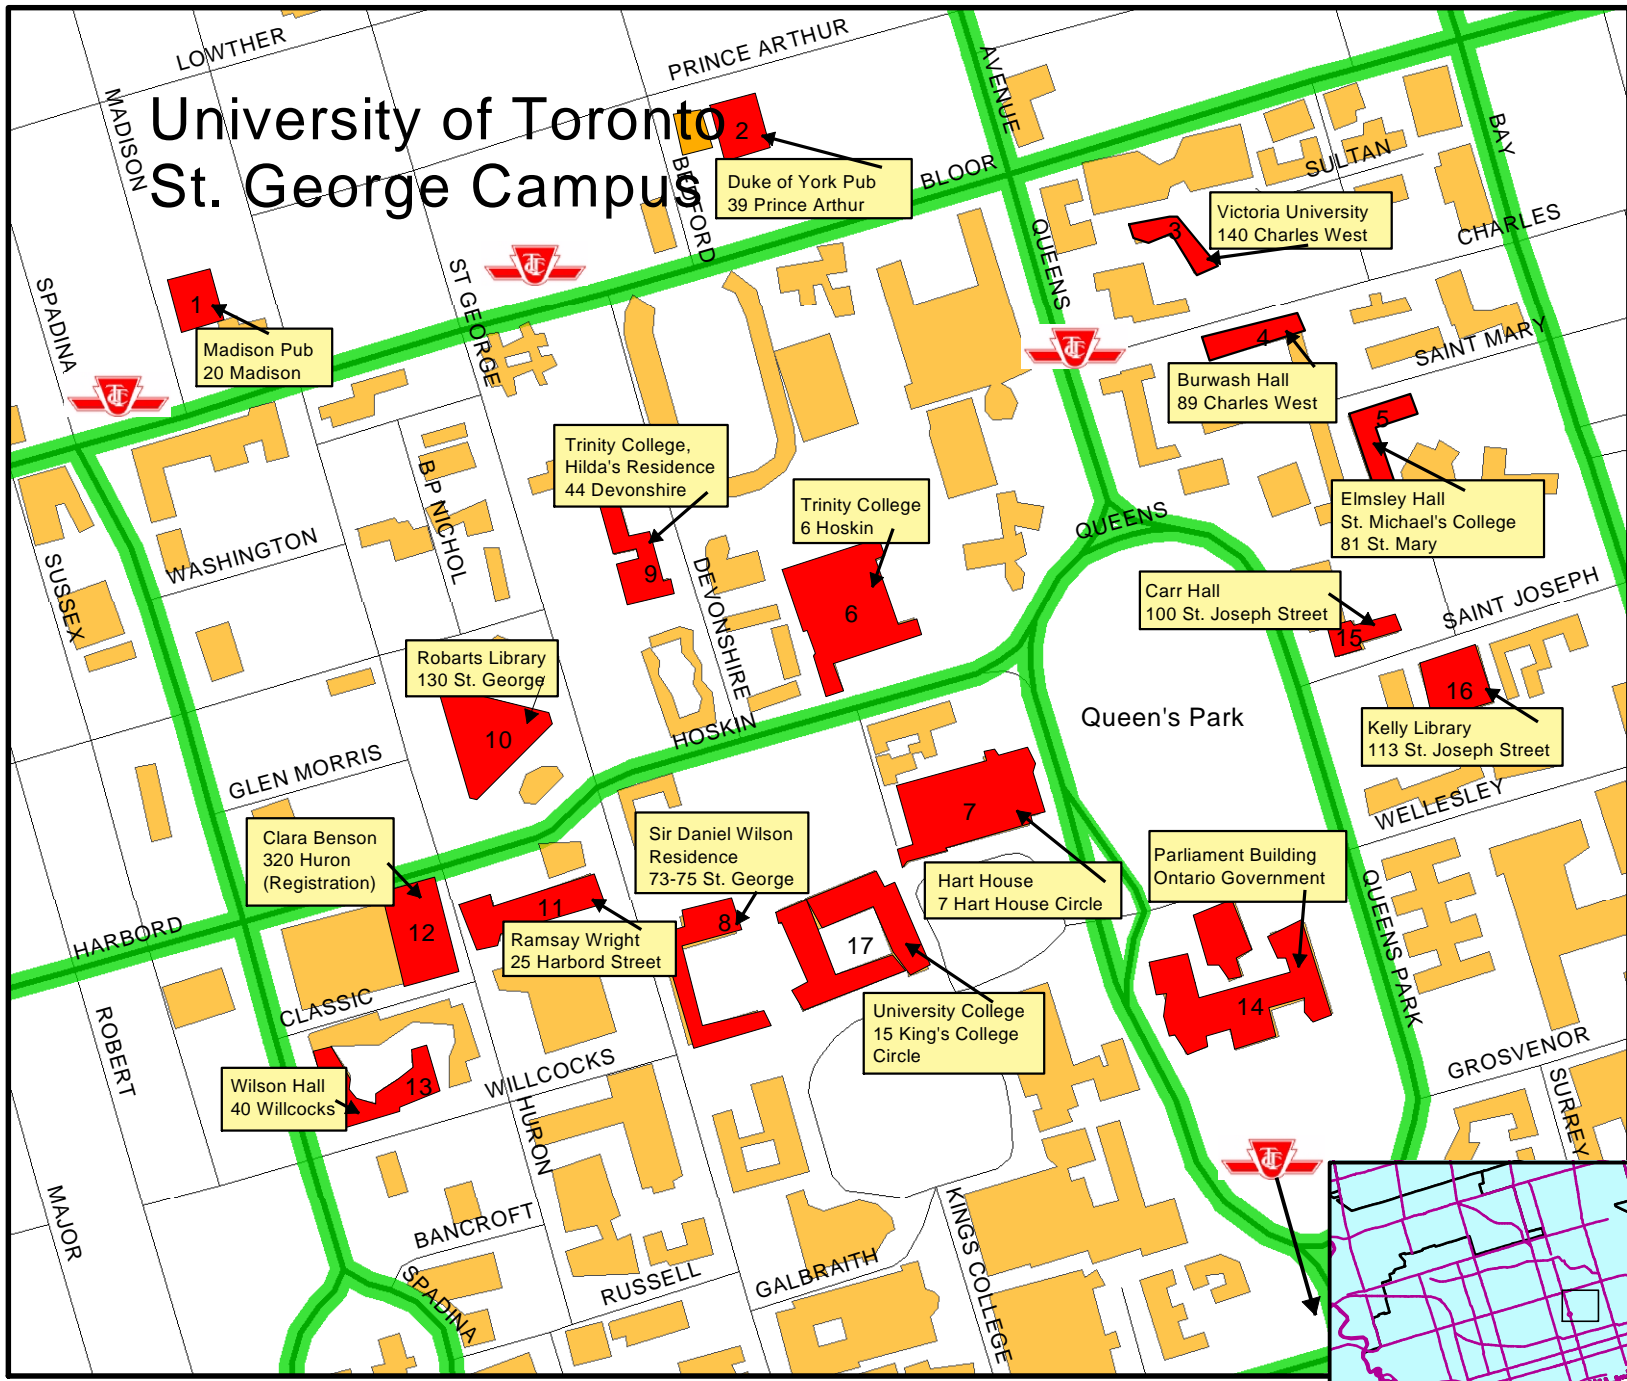

# University of Toronto St. George Campus

- Burwash Hall - 4
- Carr Hall - 15
- Clara Benson - 12
- Daniel Wilson Residence - 8
- Duke of York Pub - 2
- Elmsley Hall - 5
- Hilda's Residence - 9
- Kelly Library - 16
- Madison Pub - 1
- Parliament Buildings - 14
- Ramsay Wright - 11
- Robarts Library - 10
- Trinity College - 6
- University College - 17
- Victoria University - 3
- Wilson Hall - 13

Source: DMTI Spatial